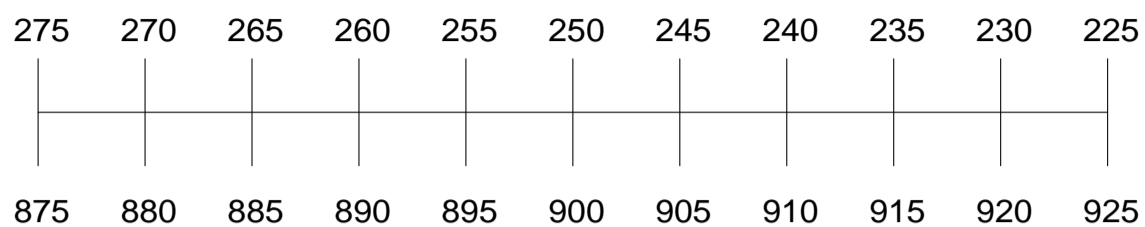

V0-52

UP 435.275 ~ 435.225 LSB

DOWN 145.875 ~ 145.925 USB

F0-29

UP 146.000 ~ 145.900 LSB

DOWN 435.800 ~ 435.900 USB

A0-51

UP 145.920 FM (TONE 67Hz)

DOWN 435.300

S0-50

UP 145.850 FM (TONE 67Hz)

DOWN 436.800

A0-27

UP 145.850 FM

DOWN 436.795