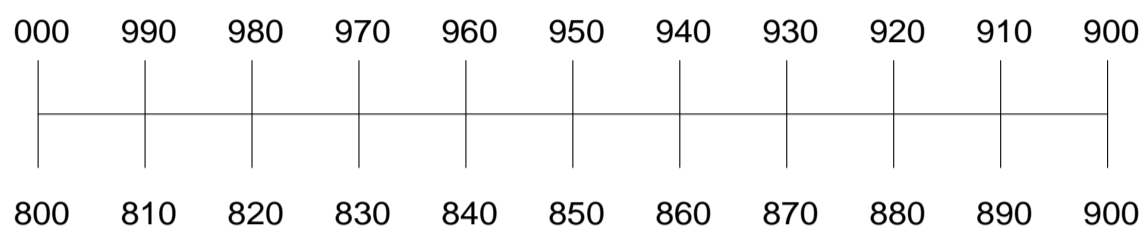

V0-52

UP 435.275 ~ 435.225 LSB

DOWN 145.875 ~ 145.925 USB

F0-29

UP 146.000 ~ 145.900 LSB

DOWN 435.800 ~ 435.900 USB

A0-51

UP 145.920 FM (TONE 67Hz)

DOWN 435.300

S0-50

UP 145.850 FM (TONE 67Hz)

DOWN 436.800

A0-27

UP 145.850 FM

DOWN 436.795